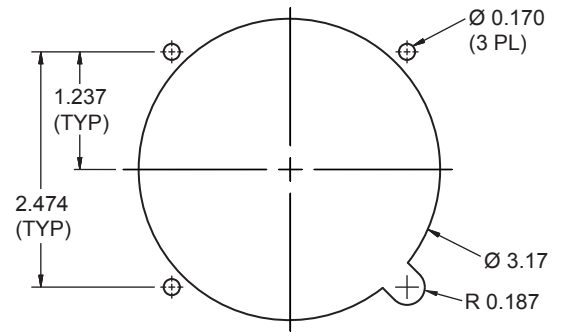

**RCA26 SERIES ELECTRIC HORIZONS**

6-32 UNC-2B THD  
(TYPICAL)

**TYPICAL POWER  
PLUG PIN ID**

**NOTE:**  
See back of instrument for pin-out information.

**RCA11 SERIES VACUUM AND RCA15 SERIES ELECTRIC DIRECTIONAL GYROS**

**TYPICAL VACUUM FITTING SIZES**

**RCA11 SERIES VACUUM & RCA15 SERIES ELECTRIC DIRECTIONAL GYROS WITH AUTO PILOT**

**TYPICAL AUTOPILOT  
PLUG PIN ID**

SEE OUR CATALOG  
FOR DETAILED INFORMATION

**RCA22 SERIES VACUUM HORIZON, RCA2600-3 DIGITAL HORIZON  
RCA56 SERIES TURN & BANK AND RCA82 SERIES TURN COORDINATOR**