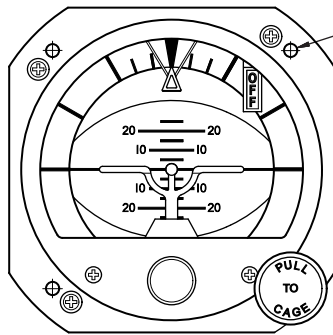

**RCA26 SERIES ELECTRIC HORIZONS**

6-32 UNC-2B THD  
(TYPICAL)

**TYPICAL POWER  
PLUG PIN ID**

**NOTE:**  
See back of instrument for pin-out information.

**RCA11 SERIES VACUUM AND RCA15 SERIES ELECTRIC DIRECTIONAL GYROS**

**TYPICAL VACUUM FITTING SIZES**

**RCA11 SERIES VACUUM & RCA15 SERIES ELECTRIC DIRECTIONAL GYROS WITH AUTO PILOT**

**TYPICAL AUTOPILOT  
PLUG PIN ID**

SEE OUR CATALOG  
FOR DETAILED INFORMATION

**RCA22 SERIES VACUUM HORIZON, RCA2600-3 DIGITAL HORIZON  
RCA56 SERIES TURN & BANK AND RCA82 SERIES TURN COORDINATOR**