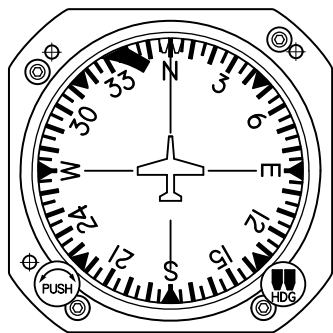

**RCA26 SERIES ELECTRIC HORIZONS**

6-32 UNC-2B THD  
(TYPICAL)

**TYPICAL POWER  
PLUG PIN ID**

**NOTE:**  
See back of instrument for pin-out information.

**RCA11 SERIES VACUUM AND RCA15 SERIES ELECTRIC DIRECTIONAL GYROS**

**TYPICAL VACUUM FITTING SIZES**

**RCA11 SERIES VACUUM & RCA15 SERIES ELECTRIC DIRECTIONAL GYROS WITH AUTO PILOT**

**TYPICAL AUTOPILOT  
PLUG PIN ID**

SEE OUR CATALOG  
FOR DETAILED INFORMATION

**RCA22 SERIES VACUUM HORIZON, RCA2600-3 DIGITAL HORIZON  
RCA56 SERIES TURN & BANK AND RCA82 SERIES TURN COORDINATOR**