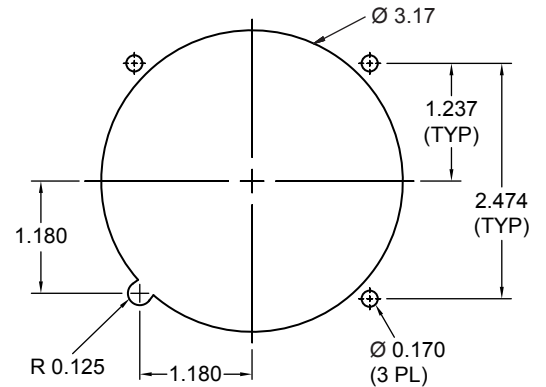

**RCA26 SERIES ELECTRIC HORIZONS**

6-32 UNC-2B THD  
(TYPICAL)

**TYPICAL POWER  
PLUG PIN ID**

**NOTE:**  
See back of instrument for pin-out information.

**RCA11 SERIES VACUUM AND RCA15 SERIES ELECTRIC DIRECTIONAL GYROS**

**TYPICAL VACUUM FITTING SIZES**

**RCA11 SERIES VACUUM & RCA15 SERIES ELECTRIC DIRECTIONAL GYROS WITH AUTO PILOT**

**TYPICAL AUTOPILOT  
PLUG PIN ID**

SEE OUR CATALOG  
FOR DETAILED INFORMATION

**RCA22 SERIES VACUUM HORIZON, RCA2600-3 DIGITAL HORIZON  
RCA56 SERIES TURN & BANK AND RCA82 SERIES TURN COORDINATOR**