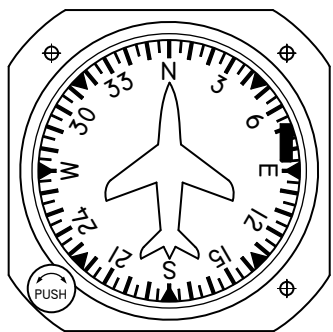

**RCA26 SERIES ELECTRIC HORIZONS**

6-32 UNC-2B THD  
(TYPICAL)

**TYPICAL POWER  
PLUG PIN ID**

**NOTE:**  
See back of instrument for pin-out information.

**RCA11 SERIES VACUUM AND RCA15 SERIES ELECTRIC DIRECTIONAL GYROS**

**TYPICAL VACUUM FITTING SIZES**

**RCA11 SERIES VACUUM & RCA15 SERIES ELECTRIC DIRECTIONAL GYROS WITH AUTO PILOT**

**TYPICAL AUTOPILOT  
PLUG PIN ID**

SEE OUR CATALOG  
FOR DETAILED INFORMATION

**RCA22 SERIES VACUUM HORIZON, RCA2600-3 DIGITAL HORIZON  
RCA56 SERIES TURN & BANK AND RCA82 SERIES TURN COORDINATOR**