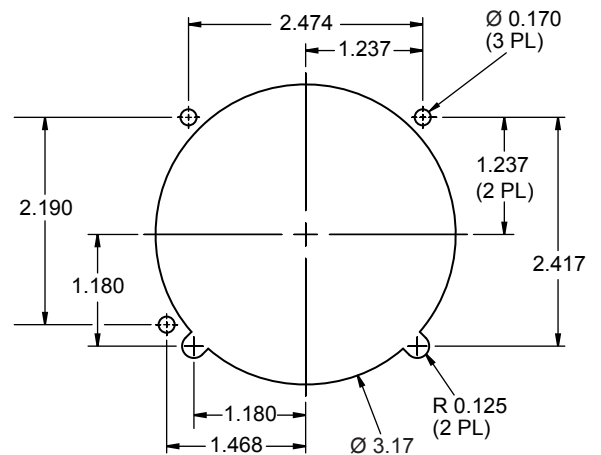

**RCA26 SERIES ELECTRIC HORIZONS**

6-32 UNC-2B THD  
(TYPICAL)

**TYPICAL POWER  
PLUG PIN ID**

**NOTE:**  
See back of instrument for pin-out information.

**RCA11 SERIES VACUUM AND RCA15 SERIES ELECTRIC DIRECTIONAL GYROS**

**TYPICAL VACUUM FITTING SIZES**

**RCA11 SERIES VACUUM & RCA15 SERIES ELECTRIC DIRECTIONAL GYROS WITH AUTO PILOT**

**TYPICAL AUTOPILOT  
PLUG PIN ID**

SEE OUR CATALOG  
FOR DETAILED INFORMATION

**RCA22 SERIES VACUUM HORIZON, RCA2600-3 DIGITAL HORIZON  
RCA56 SERIES TURN & BANK AND RCA82 SERIES TURN COORDINATOR**