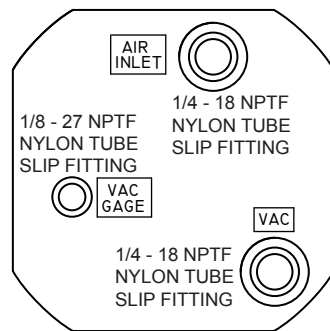

**RCA26 SERIES ELECTRIC HORIZONS**

6-32 UNC-2B THD  
(TYPICAL)

**TYPICAL POWER  
PLUG PIN ID**

**NOTE:**  
See back of instrument for pin-out information.

**RCA11 SERIES VACUUM AND RCA15 SERIES ELECTRIC DIRECTIONAL GYROS**

**TYPICAL VACUUM FITTING SIZES**

**RCA11 SERIES VACUUM & RCA15 SERIES ELECTRIC DIRECTIONAL GYROS WITH AUTO PILOT**

**TYPICAL AUTOPILOT  
PLUG PIN ID**

SEE OUR CATALOG  
FOR DETAILED INFORMATION

**RCA22 SERIES VACUUM HORIZON, RCA2600-3 DIGITAL HORIZON  
RCA56 SERIES TURN & BANK AND RCA82 SERIES TURN COORDINATOR**